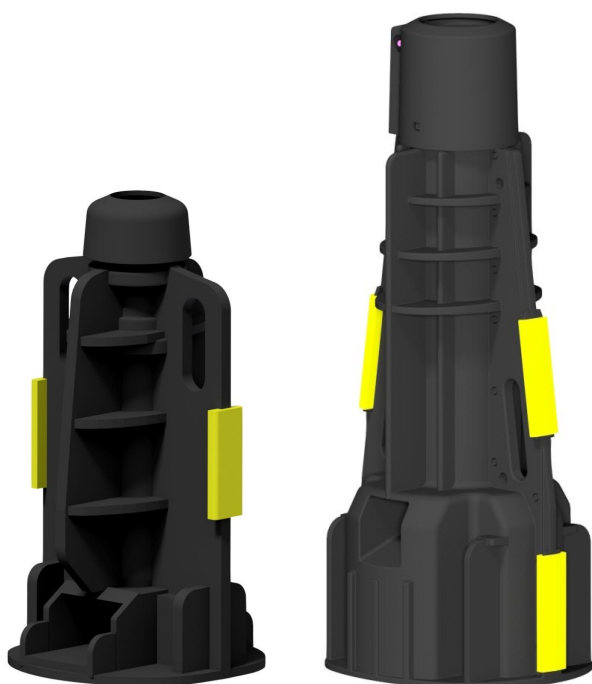

Foundation

Mounting and installation products E-mobility
Foundations & Ground mounts
NEXT GREEN - GP108 & GP60

Model

Item number: 24120001 E-No: 27 000 71	Product name: Foundation GP108 Foundation GP60
---	---

GP FOUNDATION FEATURES

- Made of 100% recycled plastic
- Enables installation of \varnothing 60 mm and \varnothing 108 mm post tubes
- Safe and sustainable placement
- Significantly lighter than a similar concrete foundation
- Quick and easy mounting

Technical specifications

Material	Recycled plastic	
Color	Black	
Dimensions	<u>GP60</u>	<u>GP108</u>
Weight	3.5 kg	12 kg
Height	519 mm	910 mm
Width	268 mm	332 mm
Depth	268 mm	332 mm

Next Green - GP Foundation is designed to increase quality and service life when installing charging stations on a \varnothing 60 mm pole. This flexible product greatly helps assembly and ensures easy mounting.

GP charging station foundations are also a good choice for the environment, as they are made of 100% recycled plastic.

Accessories

Mount for Garo LS4 and Elinta Citycharge V2,

Item number	Name
24000011	Mount GP108 - LS4
24000012	Mount GP60 - LS4
24000005	Mount GP108 - CCV2
24000006	Mount GP60 - CCV2
27 000 69	Ground mount Combo 160