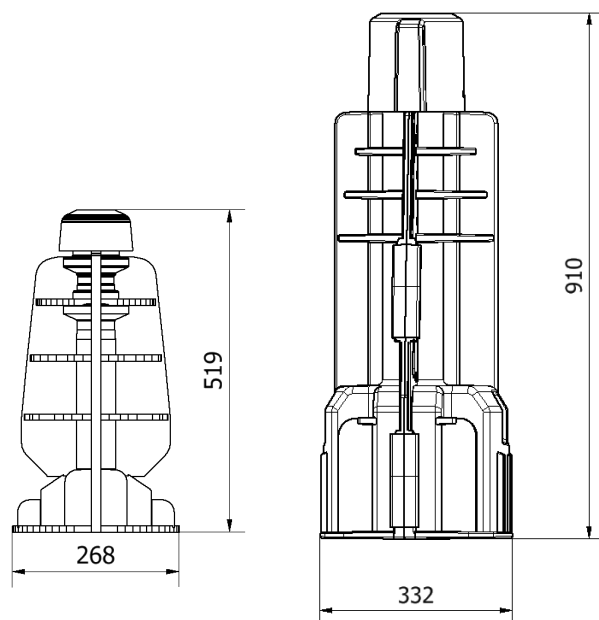

Foundation

Mounting and installation products E-mobility
Foundations & Ground mounts
NEXT GREEN - GP108 & GP60

Model

Item number: 24120001 E-No: 27 000 71	Product name: Foundation GP108 Foundation GP60
---	---

GP FOUNDATION FEATURES

- Made of 100% recycled plastic
- Enables installation of \varnothing 60 mm and \varnothing 108 mm post tubes
- Safe and sustainable placement
- Significantly lighter than a similar concrete foundation
- Quick and easy mounting

Technical specifications

Material	Recycled plastic	
Color	Black	
Dimensions	<u>GP60</u>	<u>GP108</u>
Weight	3.5 kg	12 kg
Height	519 mm	910 mm
Width	268 mm	332 mm
Depth	268 mm	332 mm

Next Green - GP Foundation is designed to increase quality and service life when installing charging stations on a \varnothing 60 mm pole. This flexible product greatly helps assembly and ensures easy mounting.

Post tube \varnothing 60 mm

Item number	Name
27 000 28	Post tube 1500 mm
24190021	Post tube 2500 mm
24190022	Post tube 2850 mm