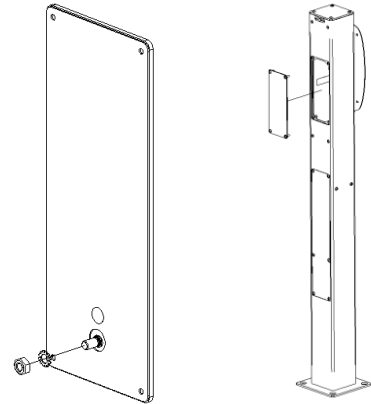

Next Pole Hatch

E-no: 2700660 S-no: 3506326

Assembly instructions

All electrical installation work must be carried out by an authorized installer and meet the installation requirements in the country of use.

Included fasteners:
4pcs M6x20 Flangescrew
1pcs M6 nut
1pcs M6 springwasher

Prepare the hatch

Use the threaded pin for connecting the ground cable (not included).

Next Pole Täcklucka

E-nr: 2700660 S-nr: 3506326